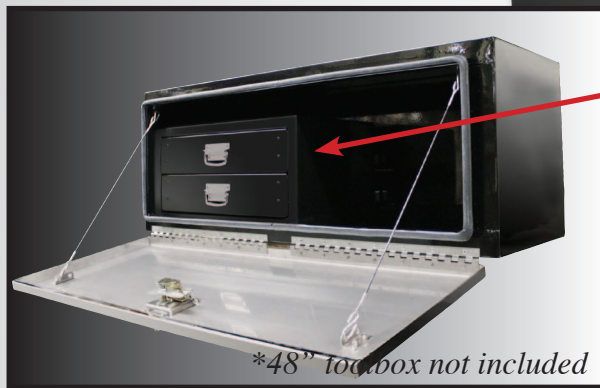

# Add Drawers to Your Toolbox

**EITHER...**

## Two Drawer Toolbox Insert

**Part# TB2DK**

**fits all Phoenix USA boxes**

**30" and up!!!**

**\*will not fit in 24" box**

**...OR**

## 24 inch toolbox with 3 drawers

**Part# STSD24D3**

**Three Drawer 24" Toolbox**

**Two small and one large drawers**

**Scissor straps**

**Polished Stainless Steel Door**

As with all Phoenix products, you get the cutting edge of industry knowledge and know how, along with the finest customer service in the industry. For information, please call 1-931-526-6128 or visit us on the web at [www.phoenixusa.com](http://www.phoenixusa.com).