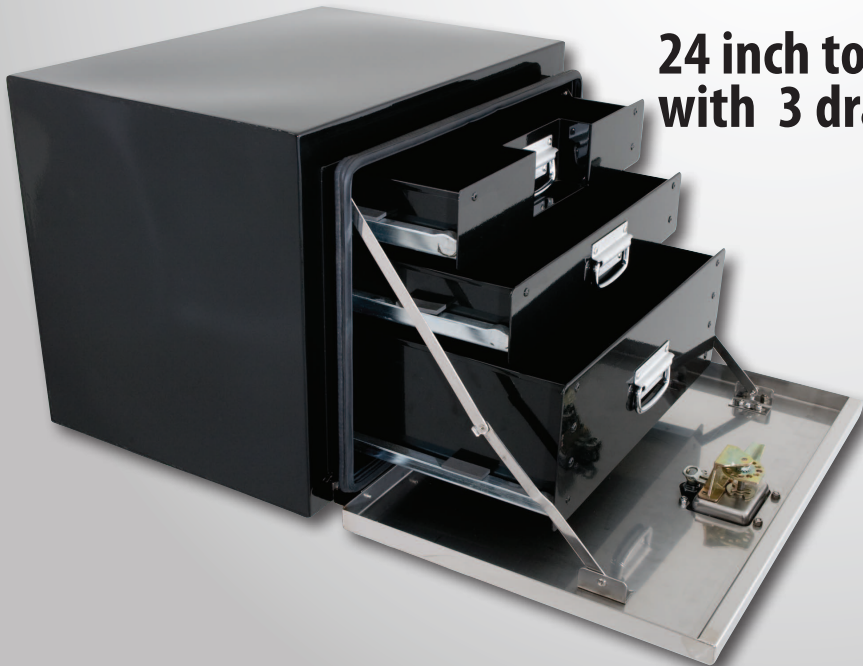

## Two Drawer Toolbox Insert

**Part# TB2DK**

**fits all Phoenix USA boxes**

**30" and up!!!**

**\*will not fit in 24" box**

**...OR**

## 24 inch toolbox with 3 drawers

**Part# STSD24D3**

**Three Drawer 24" Toolbox**

**Two small and one large drawers**

**Scissor straps**

**Polished Stainless Steel Door**

As with all Phoenix products, you get the cutting edge of industry knowledge and know how, along with the finest customer service in the industry. For information, please call 1-931-526-6128 or visit us on the web at [www.phoenixusa.com](http://www.phoenixusa.com).