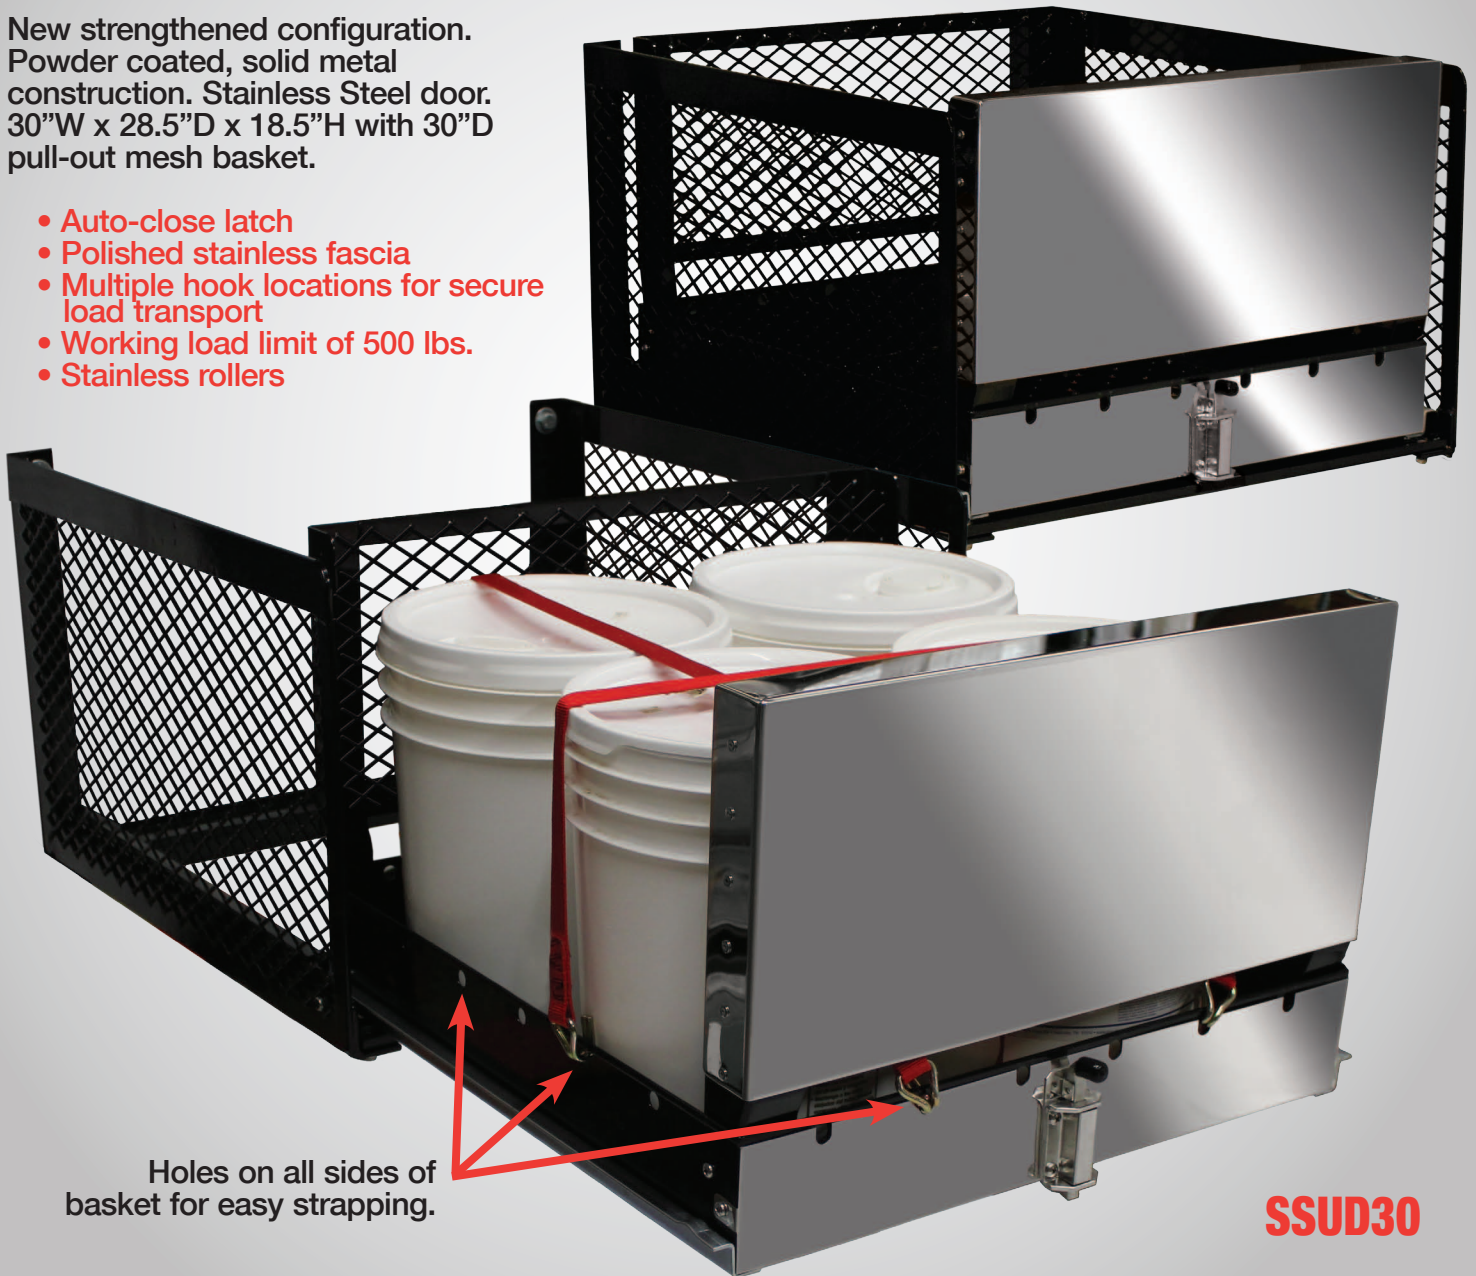

Phoenix™ USA, Inc.

Underbody Accessories

Heavy Duty Underbody Mesh Drawer

New strengthened configuration. Powder coated, solid metal construction. Stainless Steel door. 30"W x 28.5"D x 18.5"H with 30"D pull-out mesh basket.

- Auto-close latch
- Polished stainless fascia
- Multiple hook locations for secure load transport
- Working load limit of 500 lbs.
- Stainless rollers

Holes on all sides of basket for easy strapping.

SSUD30