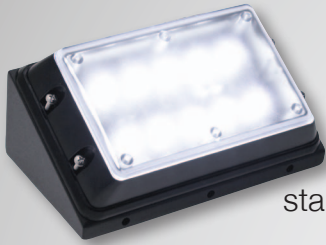

## Surface Mount Work Light

- PWS10**  
10 LED module  
standard or 30 degree  
angle housing  
included.

## 100 Series Round Work Light

- PWLR100**
- 6 high intensity LED diodes
  - 750+ lumen
  - 18 watt
  - 10-30v
  - 4.6" x 4.6" x 1.7"

## 500 Series Round Work Light

- PWLR500**
- 5" die cast housing single bolt mount
  - 6 high intensity LED diodes

## 100 Series Square Work Light

- PWLS100**
- 5 high intensity LED diodes
  - 600+ lumen
  - 15 watt
  - 10-30v
  - 4.4" x 5" x 1.7"