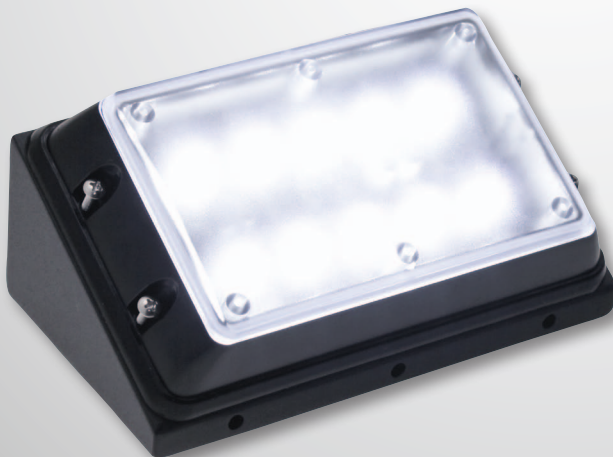

Surface Mount Work Light

PWLS10

10 LED module
standard or 30 degree
angle housing included.

As with all Phoenix products, you get the cutting edge of industry knowledge and know how, along with the finest customer service in the industry. For information, please call 1-931-526-6128 or visit us on the web at www.phoenixusa.com.

PF194_12_Rev1