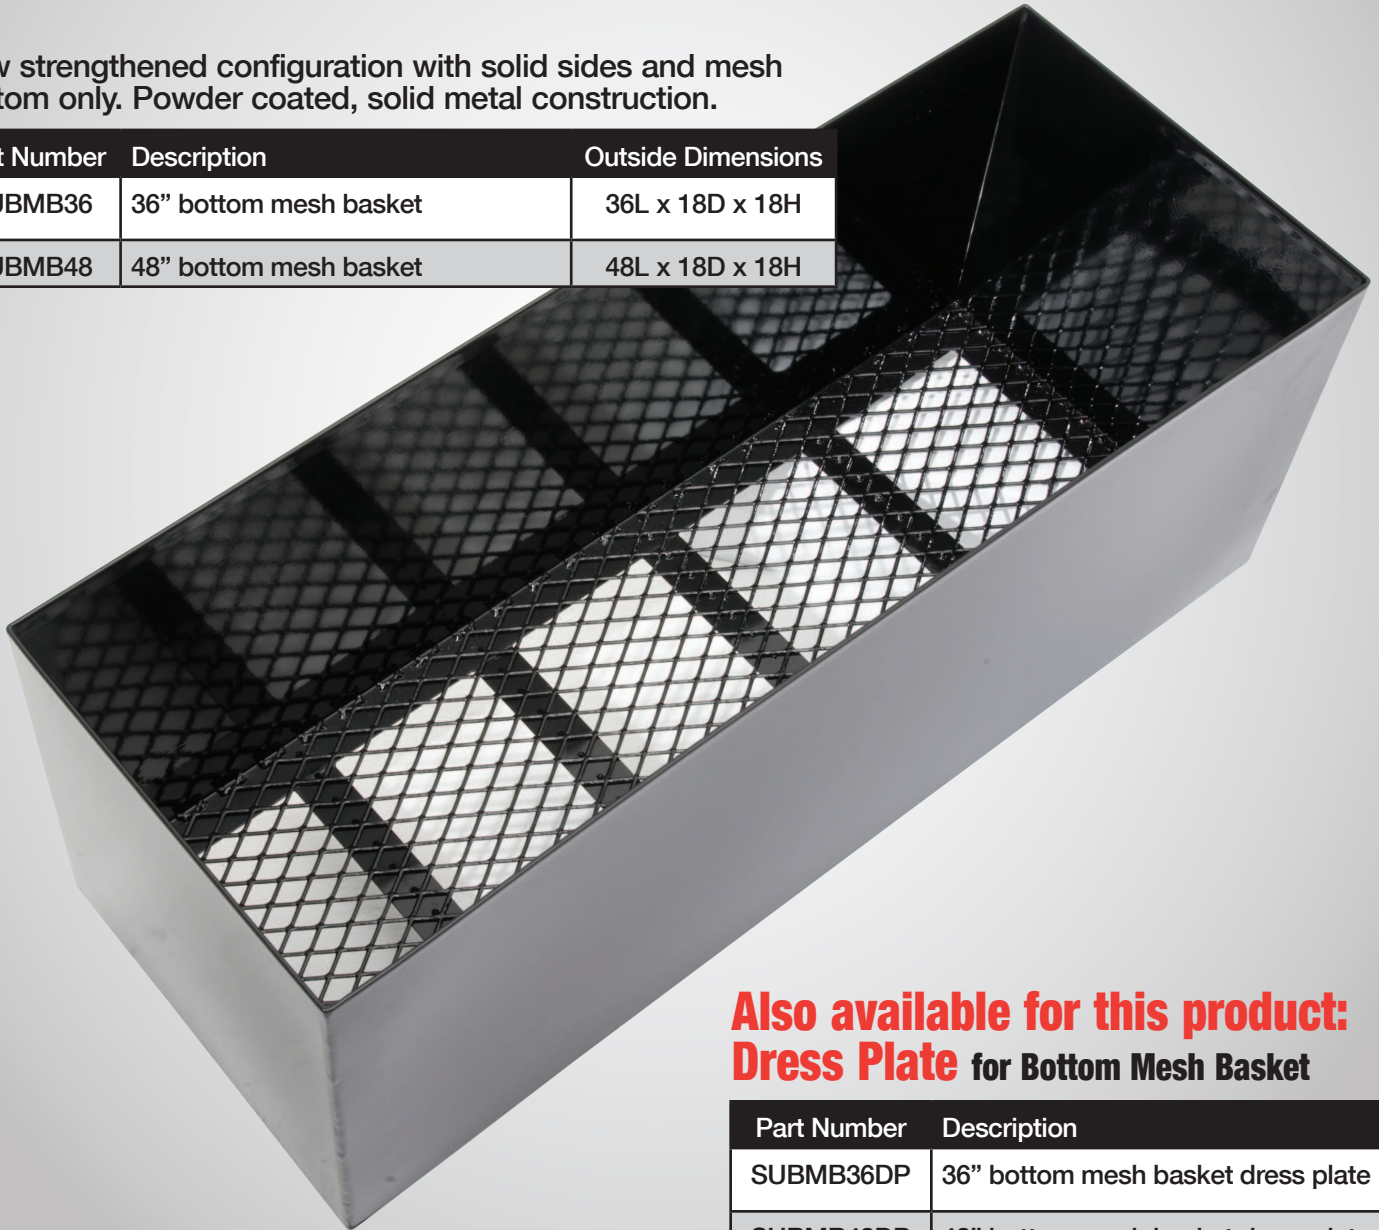

Underbody Accessories

Heavy Duty Bottom Mesh Basket

New strengthened configuration with solid sides and mesh bottom only. Powder coated, solid metal construction.

Part Number	Description	Outside Dimensions
SUBMB36	36" bottom mesh basket	36L x 18D x 18H
SUBMB48	48" bottom mesh basket	48L x 18D x 18H

**Also available for this product:
Dress Plate** for Bottom Mesh Basket

Part Number	Description
SUBMB36DP	36" bottom mesh basket dress plate
SUBMB48DP	48" bottom mesh basket dress plate

As with all Phoenix products, you get the cutting edge of industry knowledge and know how, along with the finest customer service in the industry. For information, please call 1-931-526-6128 or visit us on the web at www.phoenixusa.com.