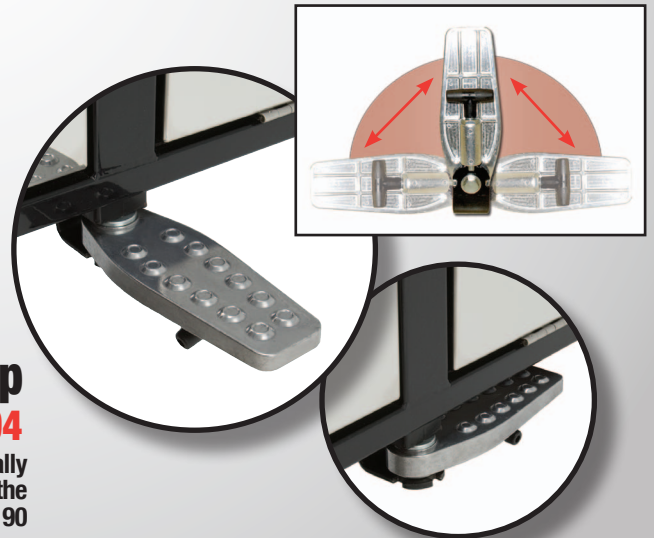

Accessories Steps & Handles

PH4003

Bright Dipped Aluminum Handle

Folding Hand Holds PH1258

Polished cast stainless steel hand holds.

Light duty stainless steel hand hold

PH3906

Chrome Plated Steel

Three Point Step PH2994

Heavy duty three point step mounts virtually anywhere. Perfect for corners, rotates out of the way when necessary. Holds position at 180, 90 and 0 degrees.

As with all Phoenix products, you get the cutting edge of industry knowledge and know how, along with the finest customer service in the industry. For information, please call 1-931-526-6128 or visit us on the web at www.phoenixusa.com.