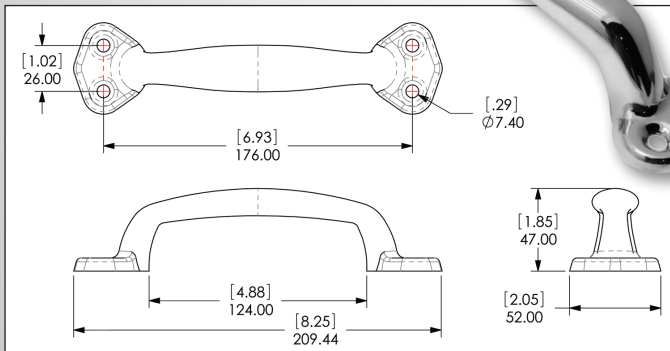

Three Point Step PH2994

Heavy duty three point step mounts virtually anywhere. Perfect for corners, rotates out of the way when necessary. Holds position at 180, 90 and 0 degrees.

As with all Phoenix products, you get the cutting edge of industry knowledge and know how, along with the finest customer service in the industry. For information, please call 1-931-526-6128 or visit us on the web at www.phoenixusa.com.