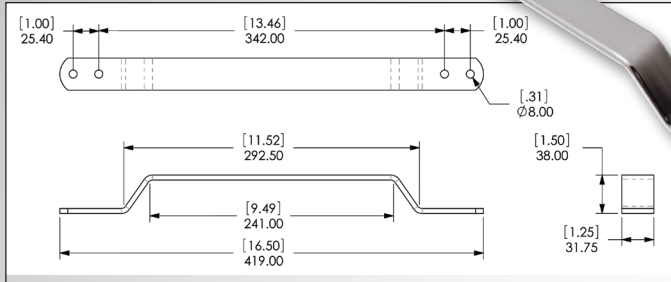

Accessories Steps & Handles

PH4003

Bright Dipped Aluminum Handle