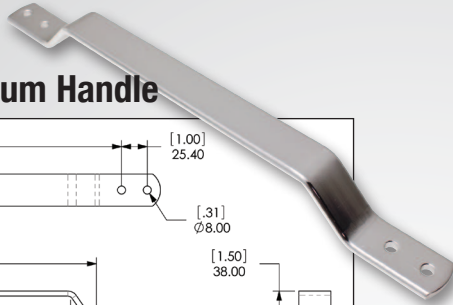

Accessories Steps & Handles

PH4003

Bright Dipped Aluminum Handle

Folding Hand Holds PH1258

Polished cast stainless steel hand holds.

Light duty stainless steel hand hold

PH3906

Chrome Plated Steel

Three Point Step PH2994

Heavy duty three point step mounts virtually anywhere. Perfect for corners, rotates out of the way when necessary. Holds position at 180, 90 and 0 degrees.

As with all Phoenix products, you get the cutting edge of industry knowledge and know how, along with the finest customer service in the industry. For information, please call 1-931-526-6128 or visit us on the web at www.phoenixusa.com.