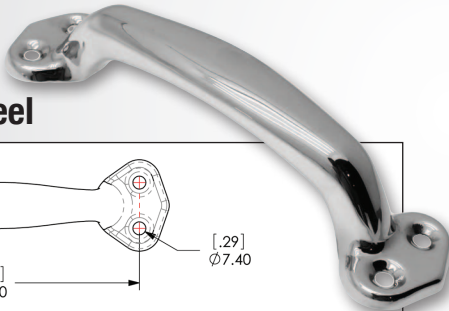

Accessories Steps & Handles

PH4003

Bright Dipped Aluminum Handle

Folding Hand Holds PH1258

Polished cast stainless steel hand holds.

Light duty stainless steel hand hold

PH3906

Chrome Plated Steel

Three Point Step PH2994

Heavy duty three point step mounts virtually anywhere. Perfect for corners, rotates out of the way when necessary. Holds position at 180, 90 and 0 degrees.

As with all Phoenix products, you get the cutting edge of industry knowledge and know how, along with the finest customer service in the industry. For information, please call 1-931-526-6128 or visit us on the web at www.phoenixusa.com.