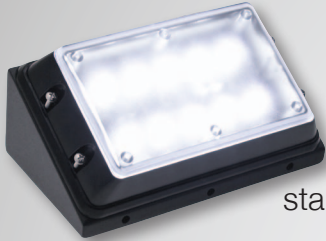

Work Lights

Surface Mount Work Light

- PWLS10**
10 LED module
standard or 30 degree
angle housing
included.

Mountable Work Light

PWLR648

- 6" diameter rugged housing
- 4800 lumen
- Includes mounting bracket and stainless hardware.

500 Series Round Work Light

PWLR500

- 5" die cast housing single bolt mount
- 6 high intensity LED diodes

100 Series Round Work Light

PWLR100

- 6 high intensity LED diodes
- 750+ lumen
- 18 watt
- 10-30v
- 4.6" x 4.6" x 1.7"

500 Series Square Work Light

PWLS500

- 6 high intensity LED diodes
- 1900 lumen
- 10-30v
- 4.5" x 4.5" x 2.7"

100 Series Square Work Light

PWLS100

- 5 high intensity LED diodes
- 600+ lumen
- 15 watt
- 10-30v
- 4.4" x 5" x 1.7"