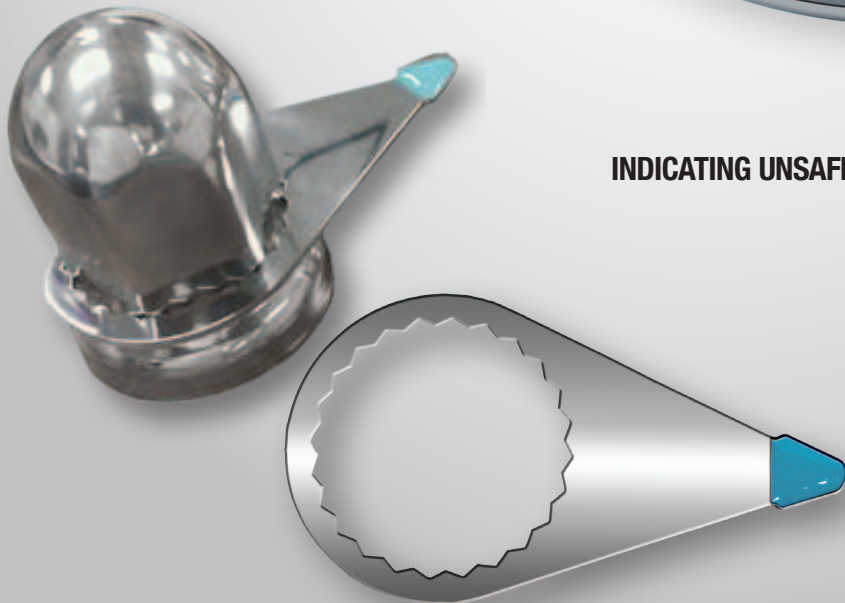

Rotation Indicator for Lug Nuts

- stylish chrome appearance
- "quick check" visual safety cue

Q33SNP

Chrome ABS lug nut rotation indicator slips tightly over our SP17 & SP33 lug nut covers to indicate possibility of dangerously loose lug nuts.

▲ INDICATING SAFE

INDICATING UNSAFE ▶