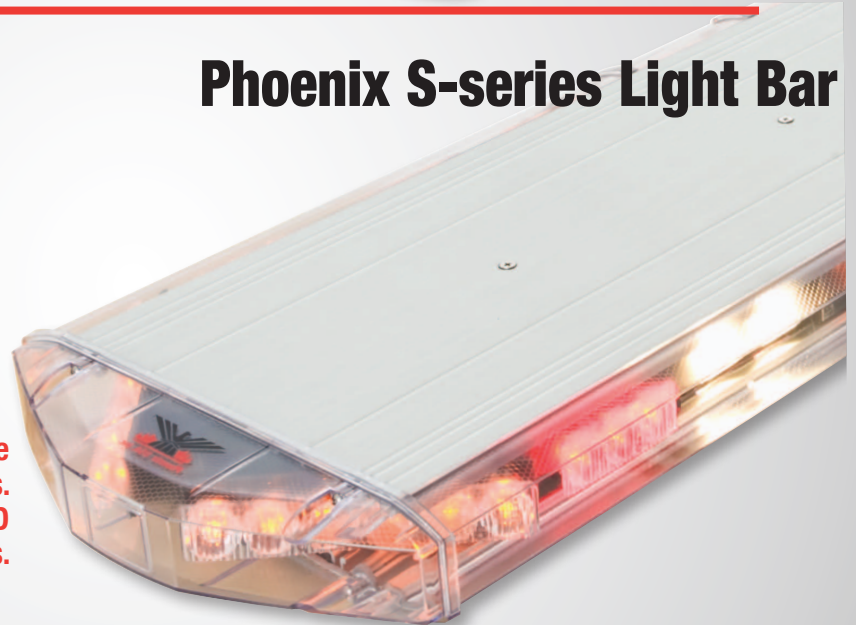

Phoenix T-series Light Bar

The T-series is a 59" long, low profile LED lightbar with S/T/T & work lights. Can be upgraded to a total of 20 LED light heads.

Phoenix S-series Light Bar

The S-series is a 59" long, low profile LED lightbar with S/T/T & work lights. Can be upgraded to a total of 20 LED light heads.

Phoenix L-series Light Bar

The L-series is a 59" long, low profile LED lightbar with S/T/T & work lights. Can be upgraded to a total of 14 LED light heads.